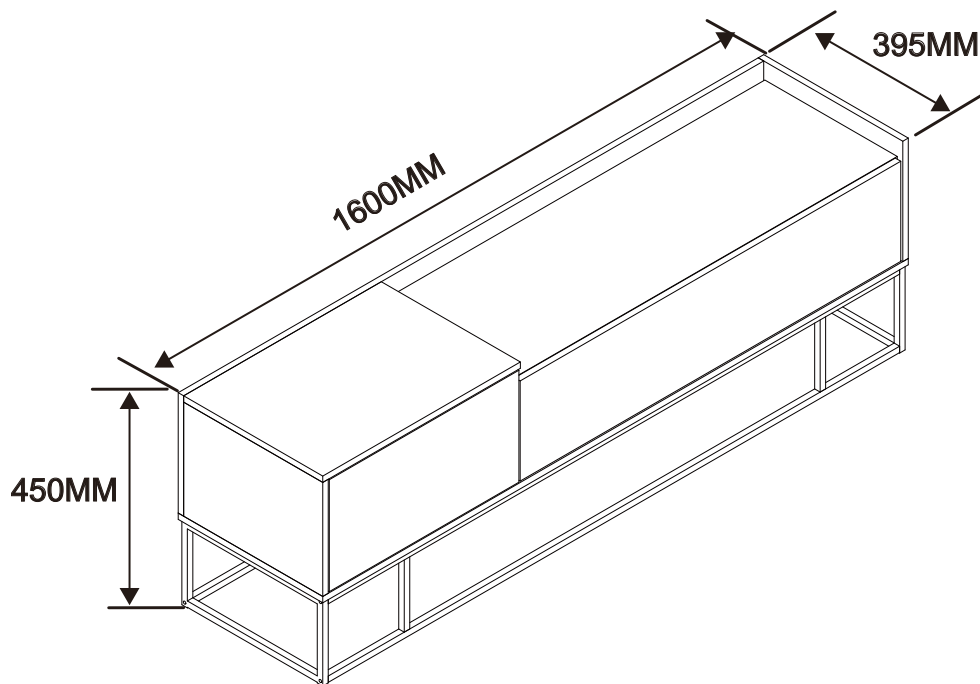

# ASSEMBLY INSTRUCTION

ELCHE ETU

ITEM CODE 70850

Imported by JWA Furniture Pty Ltd, Qld, Brisbane Australia.  
For any assistance with assembly or for missing parts please refer to your receipt